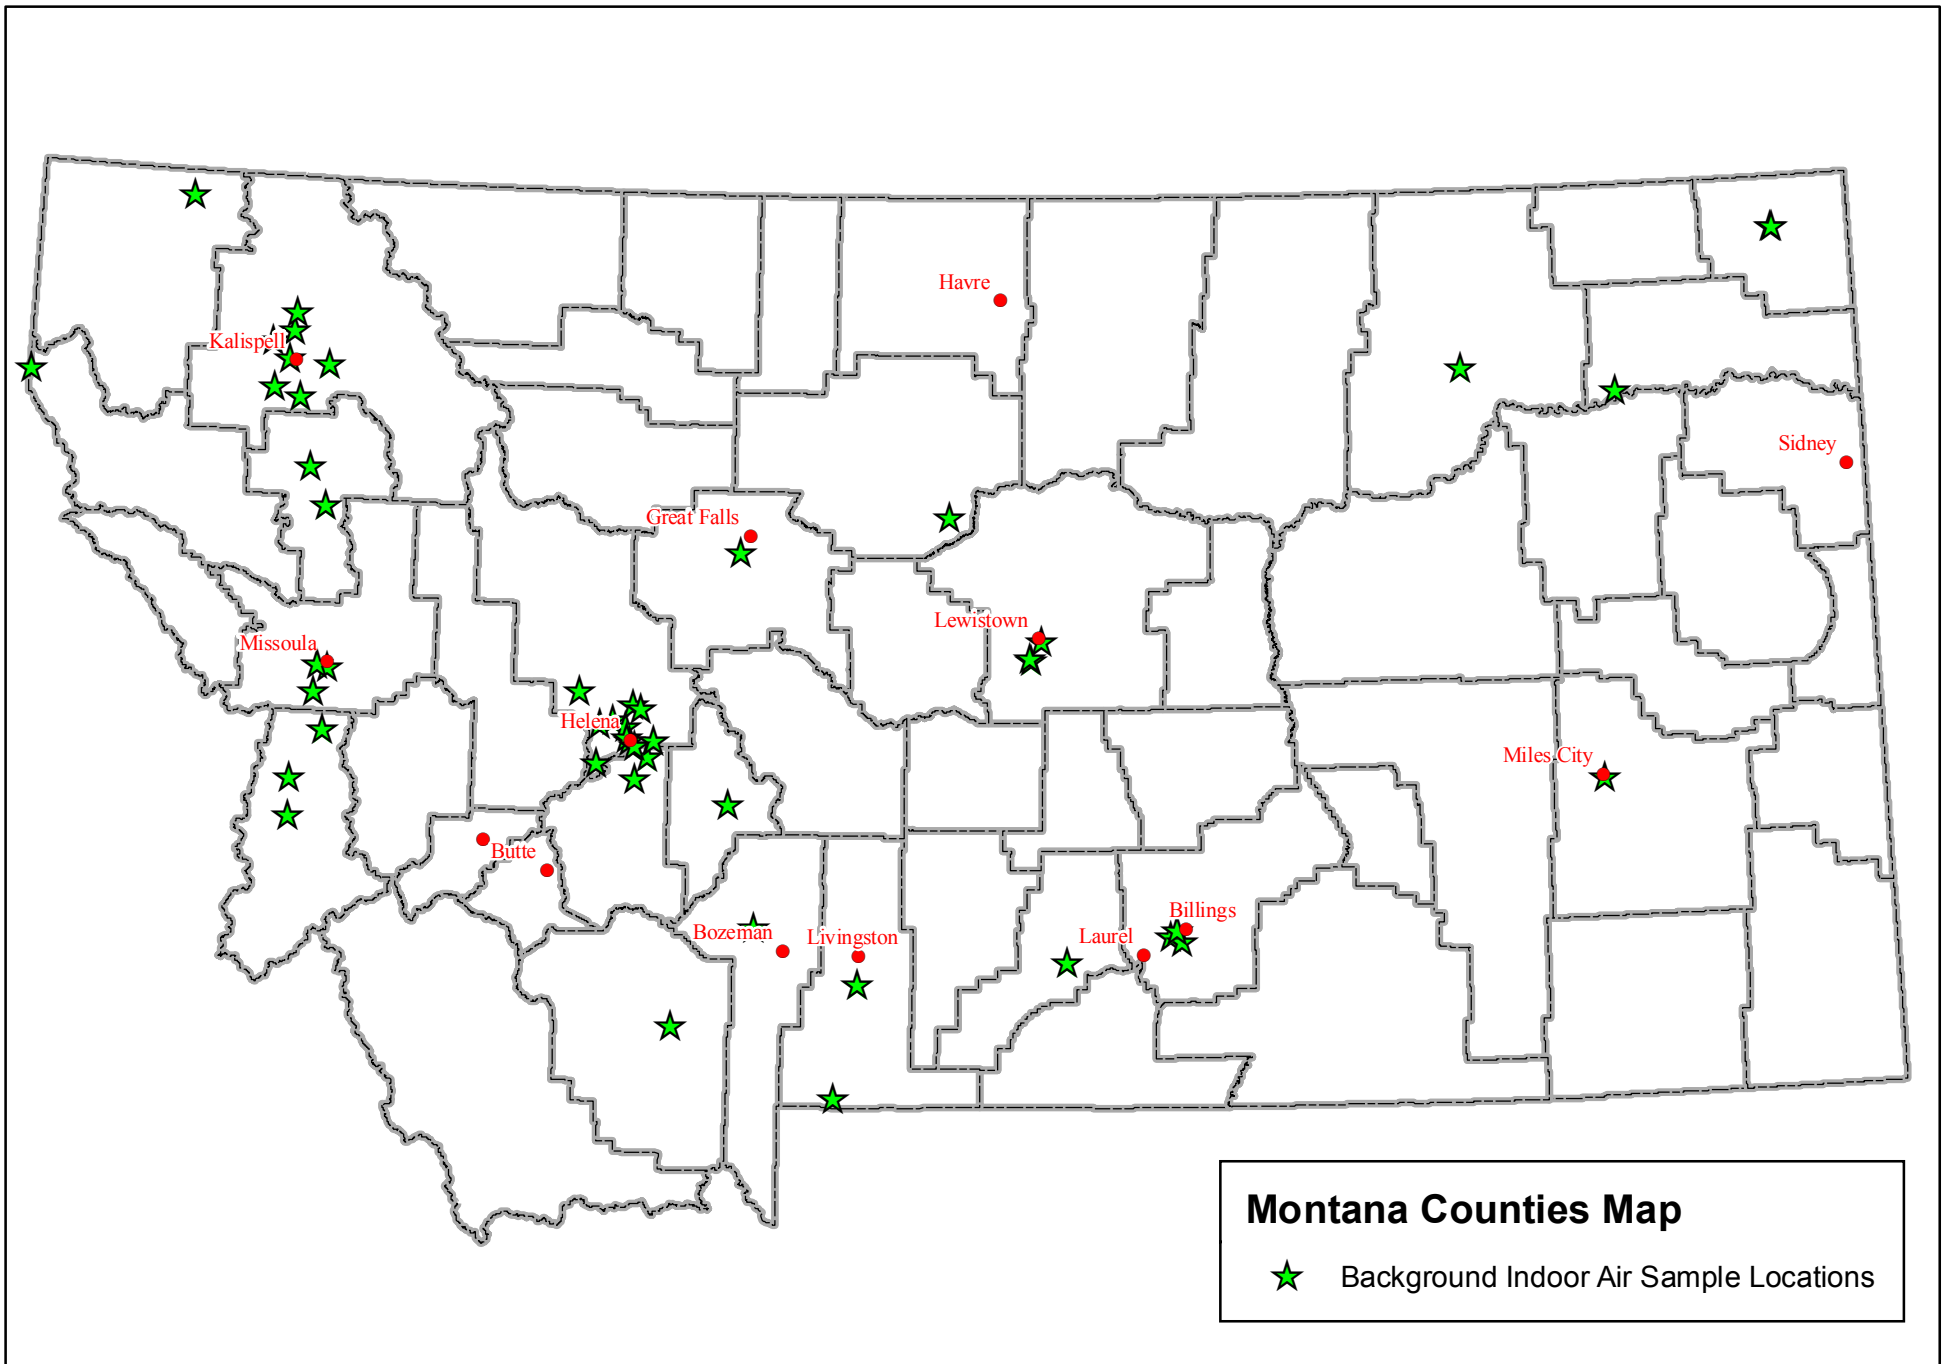

Figure

Montana Indoor Air Background Sample Locations  
in the State of Montana